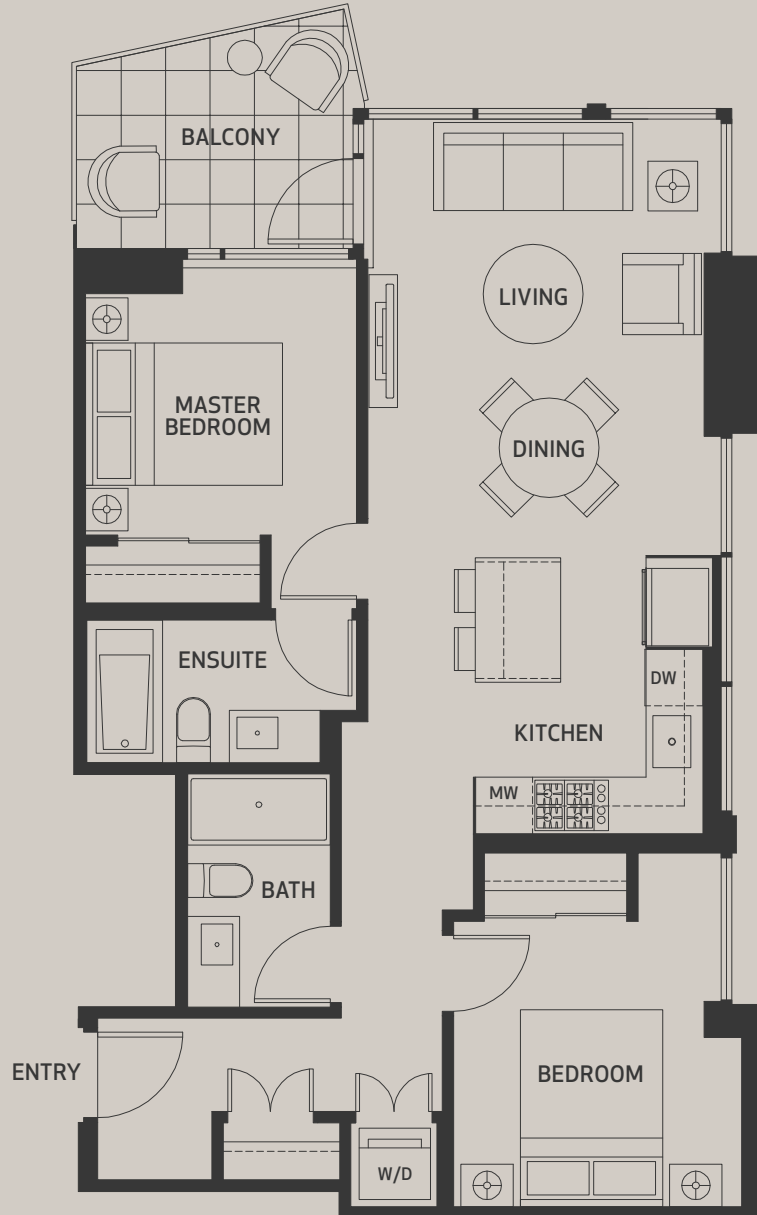

BEACON

LEVELS 2-22

TOWER G

2 BED

841 SQUARE FEET
NORTHEAST VIEW

Suite 202, 302, 402, 502, 602, 702, 802,
902, 1002, 1102, 1202, 1402, 1502, 1602,
1702, 1802, 1902, 2002, 2102 & 2202

SEYLYNN
VILLAGE