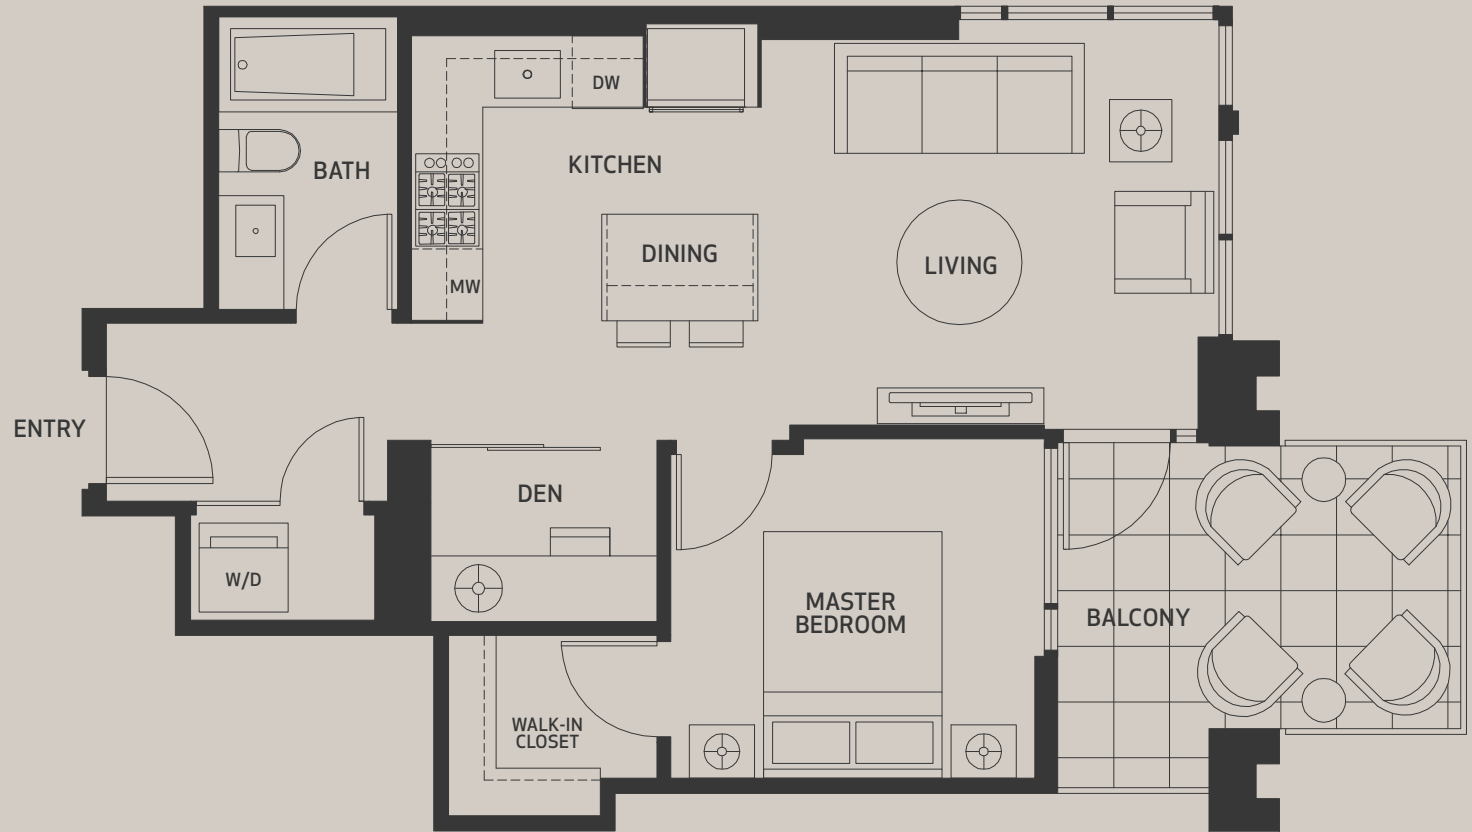

BEACON

TOWER F

1 BED + DEN

594 SQUARE FEET
EAST VIEW

Suite 503, 603, 703, 803, 903, 1003, 1103,
1203, 1403, 1503, 1603, 1703, 1803, 1903,
2003, 2103 & 2203

LEVELS 5-22

SEYLYNN
VILLAGE