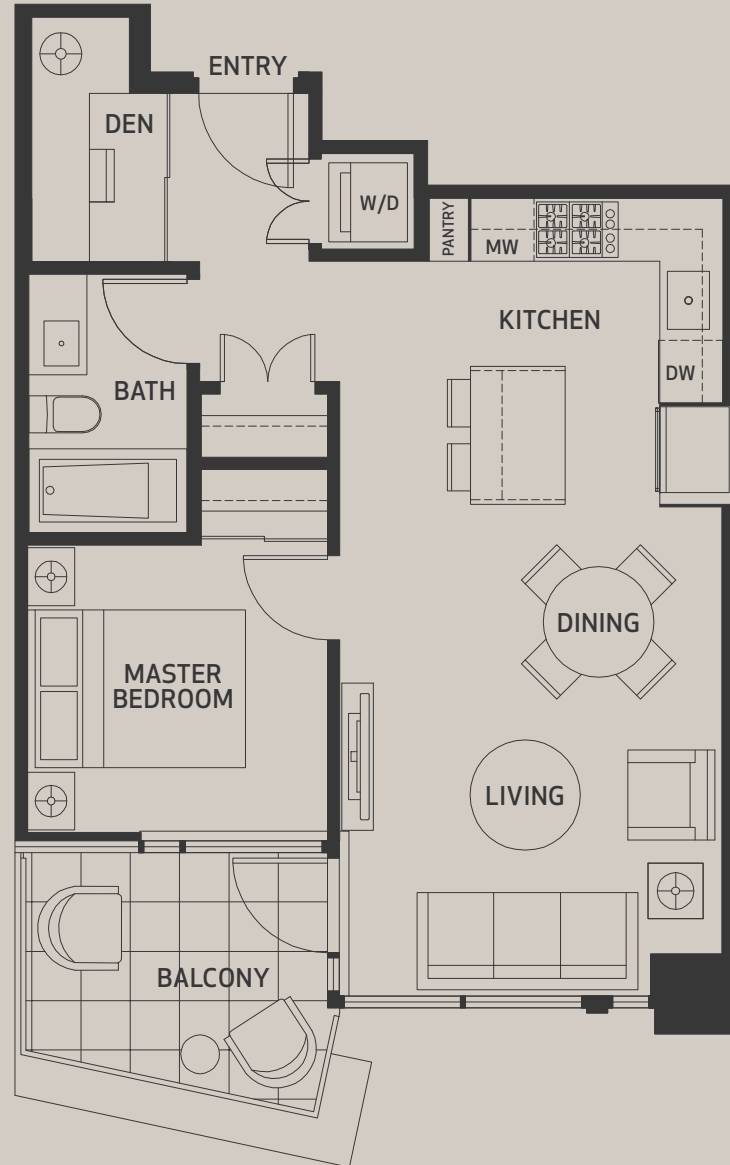

BEACON

LEVELS 5-22

TOWER C

1 BED + DEN

611 SQUARE FEET
SOUTH VIEW

Suite 506, 606, 706, 806, 906, 1006,
1106, 1206, 1406, 1506, 1606, 1706, 1806,
1906, 2006, 2106 & 2206

SEYLYNN
VILLAGE